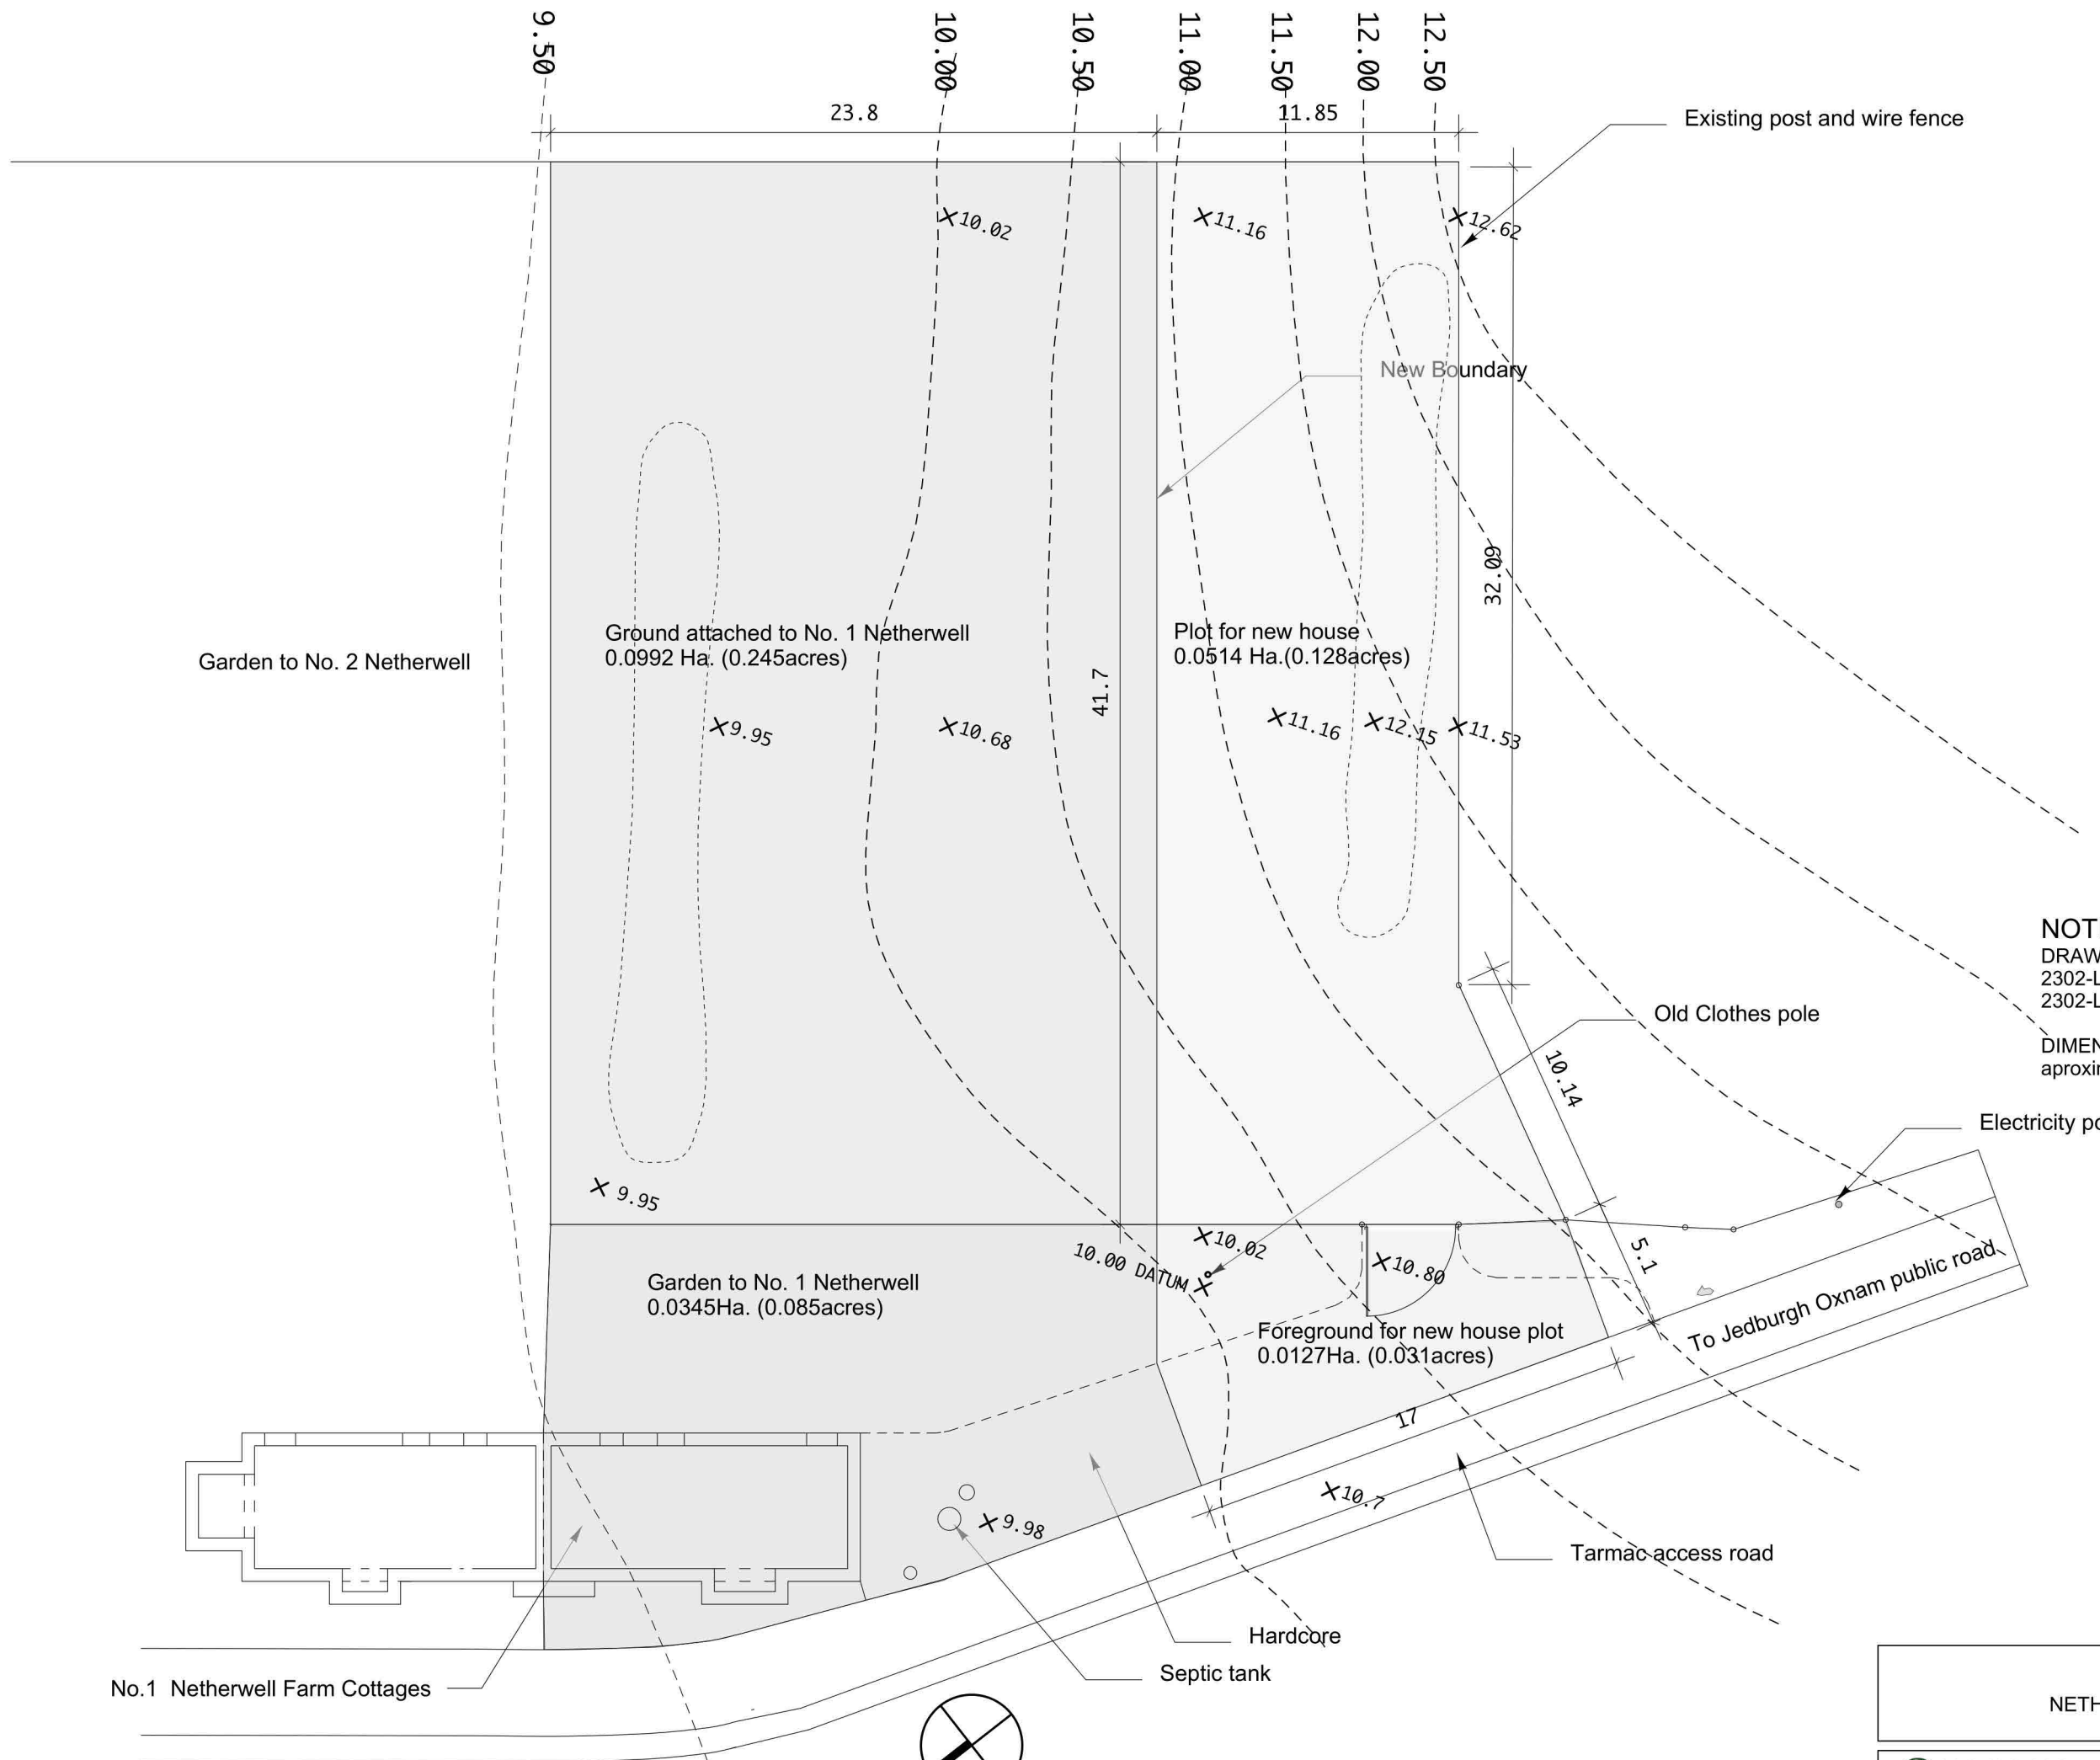

Scottish Borders Council
Town And Country
Planning (Scotland) Act
1997

REFUSED

subject to the
requirements of the
associated Decision
Notice

NOTES
DRAWING - to be read with drawings
2302-L01 Location Plan
2302-L04- Plans section and elevations
DIMENSIONS all in metres. Lengths are
approximate only

PLANNING

NEW HOUSE
NETHERWELLS: OXNAM

Quercus
Sunnyside Studio
Heriot, Midlothian
Scotland EH38 5YE
Tel. 01875 835220
Mob. 07941 757382
Email peter@quercus.scot

Scale 1:250 Feb 2023 PC
SITE SURVEY PLAN
2302-L02revA